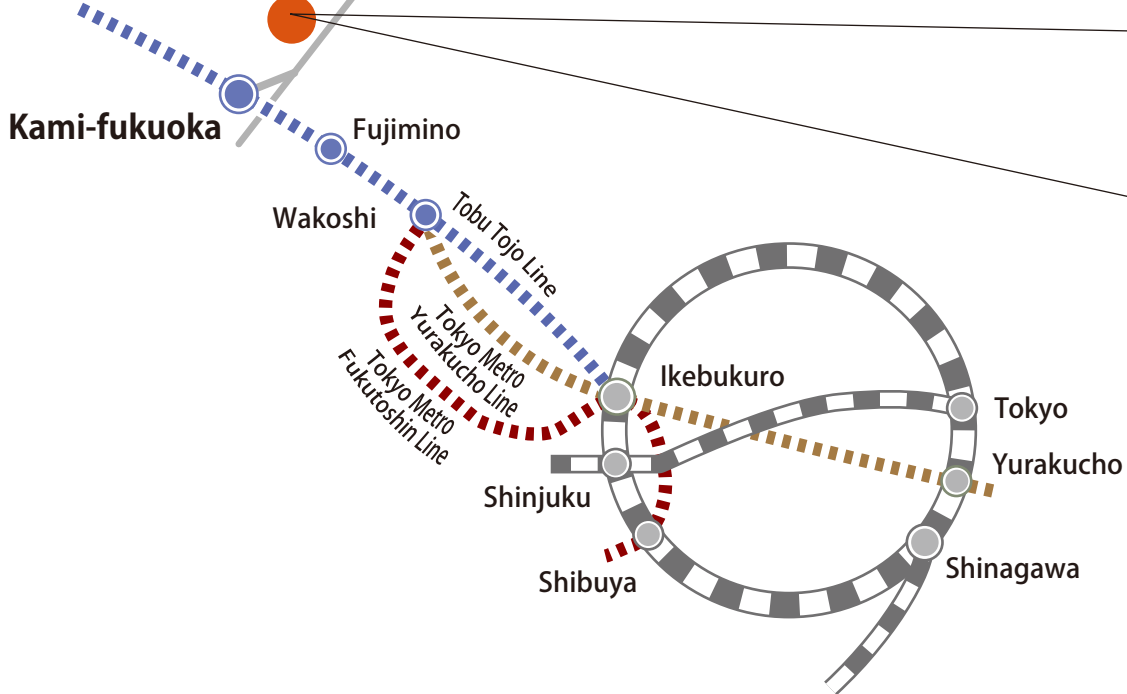

KDDI Research, Inc.
(Fujimino-shi, Saitama)

● **Address**

2-1-15 Ohara, Fujimino-shi, Saitama,
356-8502 Japan